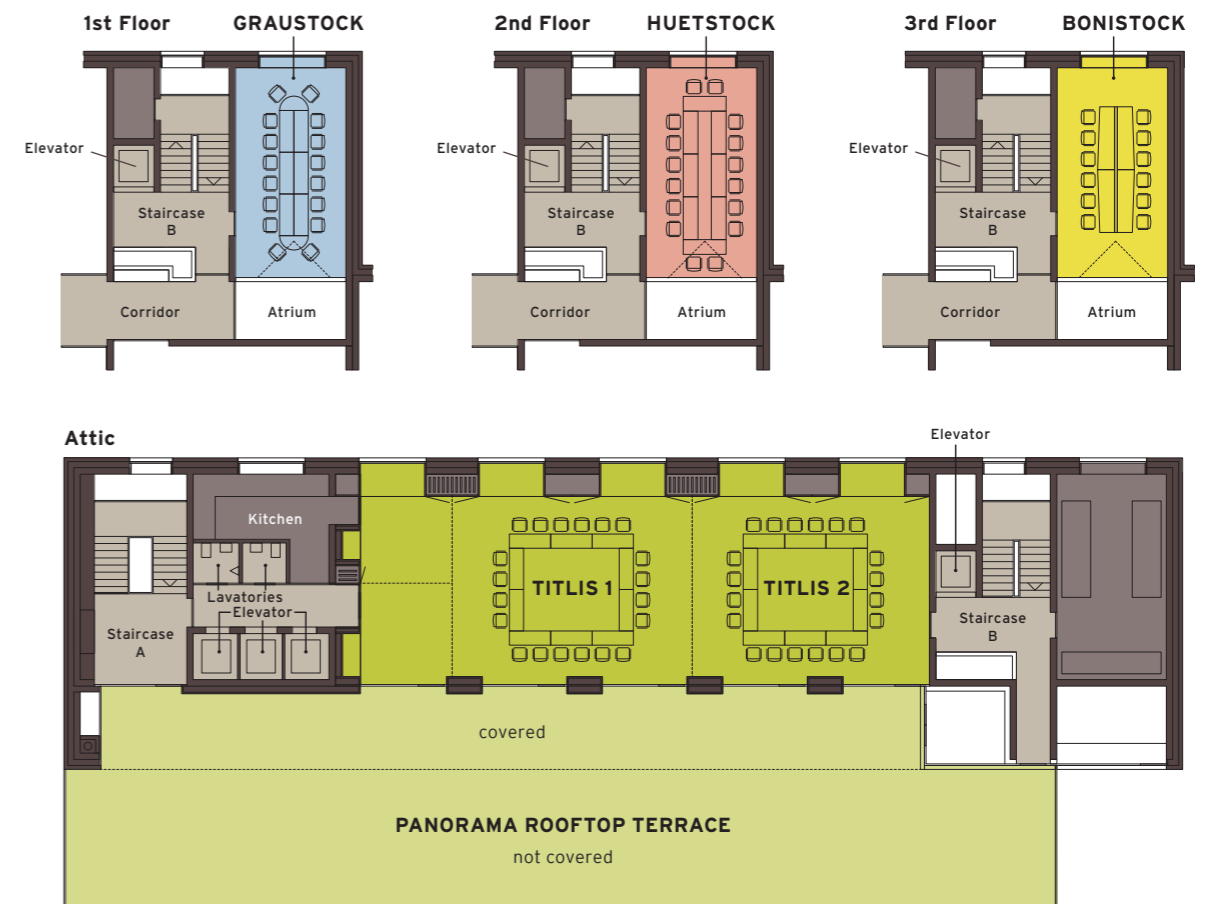

Equipment and Services

ROOMS & SUITES

- 114 rooms and suites
- 30 mountain view rooms
- 20 standard rooms
- 7 superior rooms
- 33 lake view rooms
- 6 superior lake view rooms
- 4 family junior suites
- 1 junior suite
- 3 lake view suites
- 10 family suites

RESTAURANTS & BARS

- 4 restaurants
- Lago Lodge Bar
- Mountain Lodge Bar

MEETINGS & EVENTS

- Conference and meeting rooms with the latest technology
- Breathtaking view of the surrounding mountains
- Rooftop terrace with panoramic view
- Complimentary Wi-Fi

Meetings & Events Area

ROOM	FLOOR AREA in sq m	LENGTH in m	WIDTH in m	CEILING HEIGHT in m	COCKTAIL	BANQUET	THEATRE	CLASSROOM	U-SHAPE	BOARDROOM
Titlis 1	80	11	7	2.45	130	80	60	36	24	30
Titlis 2	70	10	7	2.45	120	50	60	36	18	24
Titlis	150	22	7	2.45	250	120	120	81	48	54
Rooftop terrace	283	36.8	7.7	-	180	-	-	-	-	-
Graustock	35	9	4	3	-	-	16	-	-	12
Huetstock	35	9	4	3	-	-	16	-	-	12
Bonistock	35	9	4	3	-	-	-	-	-	12
Restaurant Titschli	117	13	9	3	100	100	-	80	40	-
Lobby	72	8	9	3	60	-	-	-	-	-