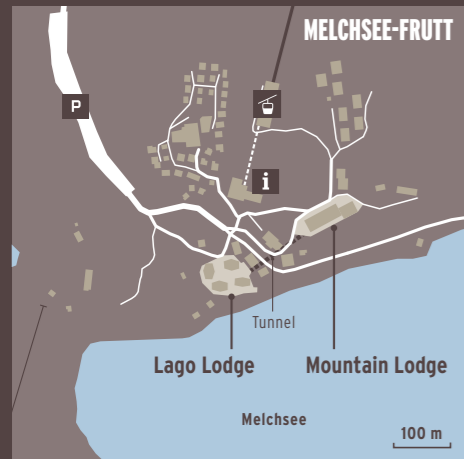

Frutt Mountain Resort

Frutt 9 | 6068 Melchsee-Frutt | Switzerland
T +41 41 669 79 79

meetings.engelberg@kempinski.com
fruttmountainresort.ch